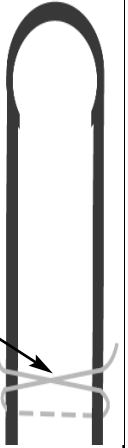

Flared Cylinder Size Chart

If Your Measurement is:	Circle Your Flared Cylinder Size:
3" to 3 1/2"	1 1/4" x 9"
3 3/4" to 4"	1 1/2" x 9"
4 1/4" to 4 3/4"	1 3/4" x 9"
5" to 5 3/4"	2" x 9" (most popular)
6" to 6 3/4"	2 1/4" x 9"
7" to 7 1/2"	2 1/2" x 9"
If your measurement is not listed here - Call us at 888-890-7867	

Thickwall Cylinder Size Chart

If Your Measurement is:	Circle Your ThickWall Cylinder Size:
3" to 3 3/4"	1 1/4" x 9"
4" to 4 1/2"	1 1/2" x 9"
4 3/4" to 5 1/4"	1 3/4" x 9" (most popular)
5 1/2" to 6 1/4"	2" x 9"
6 1/2" to 7"	2 1/4" x 9"
7 1/4" to 7 3/4"	2 1/2" x 9"
If your measurement is not listed here - Call us at 888-890-7867	

Elliptical Cylinder Size Chart

If Your Measurement is:	Circle Your Elliptical Cylinder Size:
3" to 4"	1" x 1 1/2" x 9"
4 1/4" to 4 3/4"	1 1/4" x 1 3/4" x 9"
5" to 5 3/4"	1 1/2" x 2" x 9" (most popular)
6" to 6 1/2"	1 3/4" x 2 1/4" x 9"
6 3/4" to 7 1/2"	2" x 2 1/2" x 9"
7 3/4" to 8 1/4"	2 1/4" x 2 3/4" x 9"
If your measurement is not listed here - Call us at 888-890-7867	

Choose Your Cylinder Size:

Measure your penis using the instructions below.
We will manufacture a cylinder based on the size you choose.

Please measure accurately and pick your cylinder size carefully as cylinders cannot be returned or exchanged

1. Wrap a string around the erect shaft near the base and mark where the string overlaps itself with a pen.
2. Lay string flat and measure the distance between the two marks with a ruler.
3. Circle your cylinder size on the chart(s) below.

Please call for help with measuring for other cylinder types.

Shipping & Handling Prices (use Order Subtotal)

Your Subtotal	Priority Mail	Express Mail	Canada	Over Seas Air
$1 to $40	5.95	19.50	8.75	19.75
41 to 95	10.50	23.50	17.75	34.75
96 to 160	13.50	28.50	20.75	41.75
161 to 350	18.80	42.50	23.75	55.75
351 to 450	22.50	46.45	25.75	65.75
451 to 700	25.50	51.50	37.75	75.75